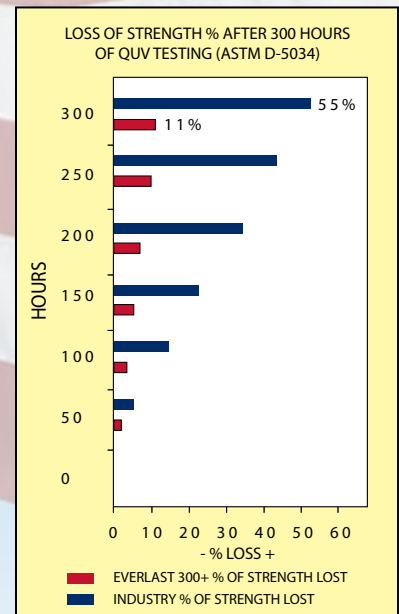

THE BEAM OR PAD DYEING PROCESS

Beam or pad dyeing is restricted to lower heat which results in poor dye penetration. This surface dyeing technique results in a higher risk of bleeding with lower UV resistance.