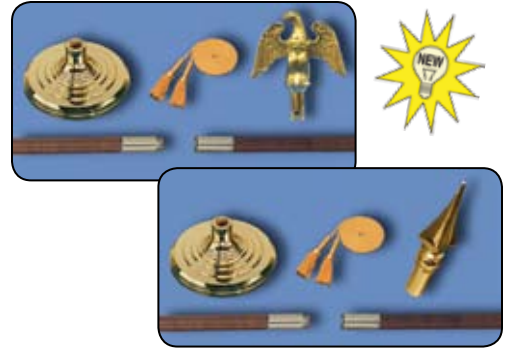

Items in this catalog are the most popular in the flag and flagpole industry. If you do not see what you want please call or fax for a prompt quotation.

U.S. FLAGS & SETS

FREEDOM FLAG SET

Hi-Impact, Shiny Gold Plated ABS Styrene Perched Eagle Ornament

3' x 5' Nylon U.S. Flag with Embroidered Stars, Sewn Stripes, Pole Hem and Gold Fringe

Gold Cord & Tassel

8' x 1-1/4" Oak Pole with Precision Machined Brass Screw Joint

12" Diameter Shiny Gold Plated, Plastic Regent Floor Stand

Packed and Shipped in Single Flag Set Box

ITEM #	MODEL	EAGLE HT.	WING SPAN	1-2	3+	LBS.
010289	FFS-35	7"	7 1/2"	\$164	\$156	15

INDOOR MOUNTING SETS

Each individually boxed mounting set comes complete with 8' x 1 1/4" oak finished pole with precision machined brass screw joints, shiny gold plated plastic Regent floor stand, gold cord & tassel and your choice of either a shiny gold plated ABS styrene eagle ornament or a shiny gold plated ABS styrene spear ornament.

ITEM #	DESCRIPTION	PRICE	LBS.
050549	w/EAGLE	\$106.00	14
050550	w/SPEAR	99.00	14

DELUXE U.S. NYLON INDOOR/PARADE FLAG SETS

All sets include a nylon U.S. Flag with embroidered stars and sewn stripes, pole hem, leather tabs and gold fringe. Also included are a brass plated metal eagle ornament, gold cord & tassel, 2-piece pole with brass screw joint and gold anodized Endura™ floor stand.