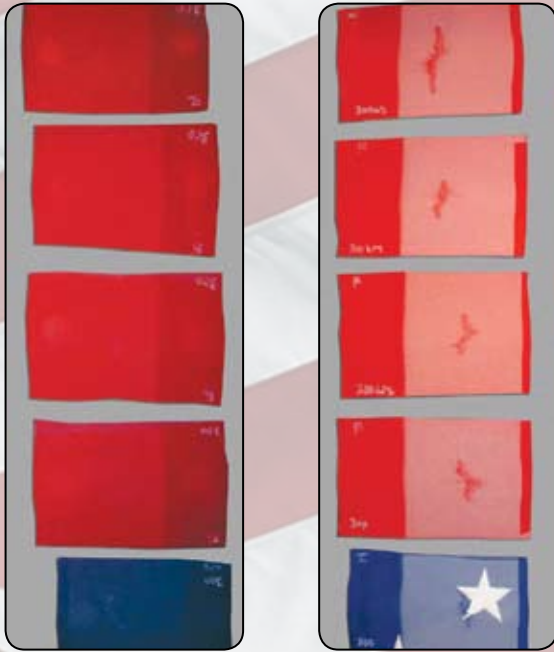

THE EVERLAST™ 300+ JET DYEING PROCESS

The Everlast™ 300+ Jet Dyeing Process utilizes high heat and pressure to ensure penetration of the fabric's fiber from the inside out. This superior penetration imparts better UV resistance and eliminates virtually all bleeding problems.

THE BEAM OR PAD DYEING PROCESS

Beam or pad dyeing is restricted to lower heat which results in poor dye penetration. This surface dyeing technique results in a higher risk of bleeding with lower UV resistance.

THE BEST MADE U.S. FLAG

Made with the world's most superior flag fabric... **EVERLAST™ 300+**

QUV Accelerated Weather Tested Fabrics using ASTM G155 at 300 Hours shows **SUPERIOR FADE RESISTANCE** of the Everlast™ 300+ Flag Fabric.