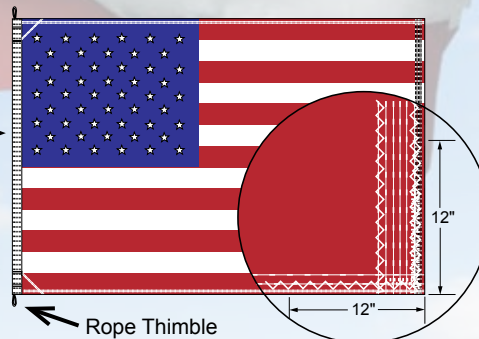

Fly End

Six rows of reinforced stitching, back-stitched at corners

Two rows of zigzag stitching
"L" shape bar-tacking

Twelve inch additional zigzag stitching