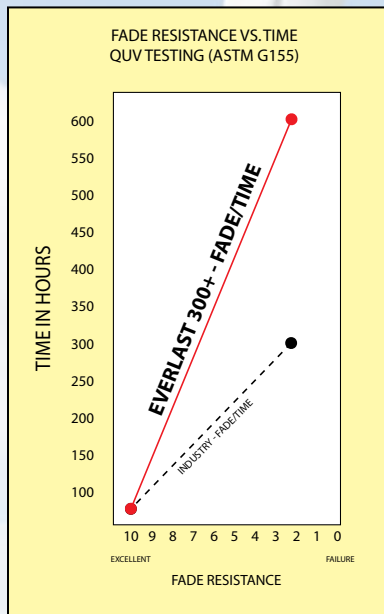

THE EVERLAST™ 300+ JET DYEING PROCESS

The Everlast™ 300+ Jet Dyeing Process utilizes high heat and pressure to ensure penetration of the fabric's fiber from the inside out. This superior penetration imparts better UV resistance and eliminates virtually all bleeding problems.

THE BEAM OR PAD DYEING PROCESS

Beam or pad dyeing is restricted to lower heat which results in poor dye penetration. This surface dyeing technique results in a higher risk of bleeding with lower UV resistance.