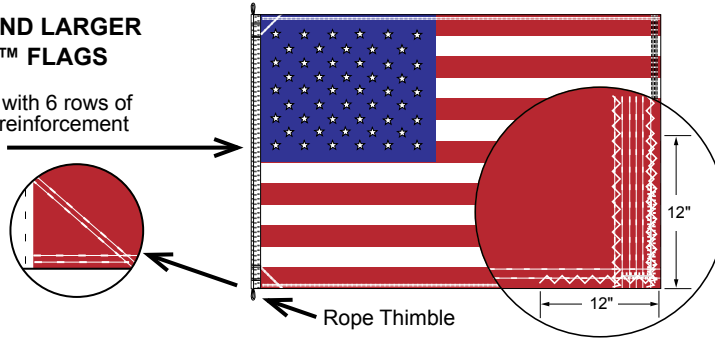

DETAIL OF 8' x 12' AND LARGER ENDURA-NYLON™ FLAGS

2" white canvas header with 6 rows of stitching and additional reinforcement of rope at thimble base

Pole End Corners - Reinforced with additional fabric and stitching

Top and Bottom - Reinforced with double row of stitching

Fly End

Six rows of reinforced stitching, back-stitched at corners
Two rows of zigzag stitching
"L" shape bar-tacking
Twelve inch additional zigzag stitching

SUN-BRITE™ NYLON U.S. FLAGS

These flags are ideal for residential or commercial applications. Sun-Brite™ Flags are fully printed on SolarMax™ nylon using our aniline dyeing process. All flags are finished with lock stitch hems and heavy duty no-shrink headers with solid brass grommets.

ITEM #	SIZE	1-5	6-11	12-35	36+	LBS.
010092	8" x 12"	$8.70	$8.30	$7.90	$7.00	.05
010093	12" x 18"	10.30	9.90	9.50	8.50	.07
010094	16" x 24"	13.20	12.50	11.90	10.50	.12
010095	20" x 30"	22.60	21.50	20.50	19.50	.19
010096	2' x 3'	23.50	22.40	21.30	20.30	.25
010097	2 1/2' x 4'	22.50	21.40	20.90	20.10	.35
010098	3' x 5'	23.00	21.90	21.40	20.60	.45
010259	4' x 6'	50.40	----	----	----	.70
010260	5' x 8'	65.90	----	----	----	1.0