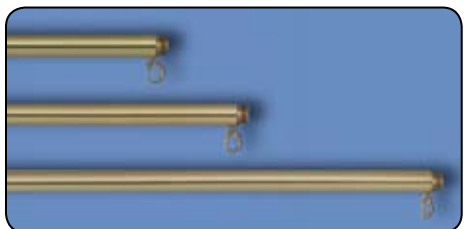

Items in this catalog are the most popular in the flag and flagpole industry. If you do not see what you want please call or fax for a prompt quotation.

Two piece poles are coupled with a precision machined brass screw joint. 1" dia. poles are available in your choice of silver mill finish or shiny, gold anodized finish. 1 1/8" dia. poles are available in your choice of shiny, silver or gold anodized finish.

ALUMINUM MARCHING BAND POLES

With Top Ornament Adapter & Bottom Plug

MODEL	HT.	DIA.	# OF SECTIONS	LBS.	GOLD			SILVER		
					ITEM #	1-11	12+	ITEM #	1-11	12+
MP-12	6'	1"	2	1.1	050295	\$56.00	\$53.00	050307	\$53.00	\$51.00
MP-15	7'	1"	1	.99	050298	43.00	41.00	050310	40.00	38.00
MP-16	7'	1"	2	1.2	050299	63.00	60.00	050311	60.00	58.00
MP-19	8'	1"	1	1.2	050302	49.00	47.00	050314	47.00	45.00
MP-20	8'	1"	2	1.3	050303	67.00	65.00	050315	66.00	64.00
MP-21	8'	1 1/8"	1	1.8	050304	52.00	50.00	050316	52.00	50.00

NOTE: The parade ball ornament pictured is sold separately and is NOT included in the pricing.

Identical to the above marching poles but supplied with a top cap instead of a top ornament adapter.

ALUMINUM MARCHING BAND POLES

ADJUSTABLE ALUMINUM POLE

The one pole that is just the right height for all popular sizes of indoor/parade flags. No tools are required for quick, easy twist-lock setting of telescoping sections at any height from 6' to 10'. This pole comes complete with ornament top adapter, cord & tassel ring, flag rings and capped bottom. Available in bright gold anodized finish only.