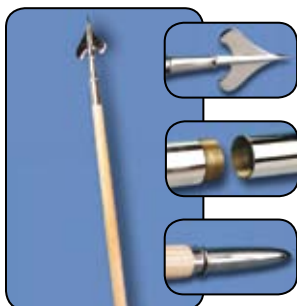

ADJUSTABLE ALUMINUM POLE

The one pole that is just the right height for all popular sizes of indoor/parade flags. No tools are required for quick, easy twist-lock setting of telescoping sections at any height from 6' to 10'. This pole comes complete with ornament top adapter, cord & tassel ring, flag rings and capped bottom. Available in bright gold anodized finish only.

MODEL	ITEM #	HEIGHT	DIAMETER	1-11	12+	LBS.
AAP-10	050293	6' - 10'	1 1/8"	\$49.00	\$47.00	1.4

WHITE FIBERGLASS MARCHING BAND POLES

Each pole is supplied with a 37" rotating, non-furling sleeve to prevent the flag from tangling around the pole. Comes complete with brass plated plastic acorn ornament.

MODEL	ITEM #	HT.	DIA.	# OF SECTIONS	1-11	12+	LBS.
MPF-11	050342	6'	1"	1	\$40.00	\$38.00	1.7
MPF-12	050343	8'	1"	1	45.00	42.00	2.2

GUIDON POLE SET - With 2-Section Natural Oak Finish Pole

With Silver Fittings - Each set comes complete with Silver Metal Army Spear, Chrome Plated Brass Screw Joint and Chrome Plated Bottom Ferrule.