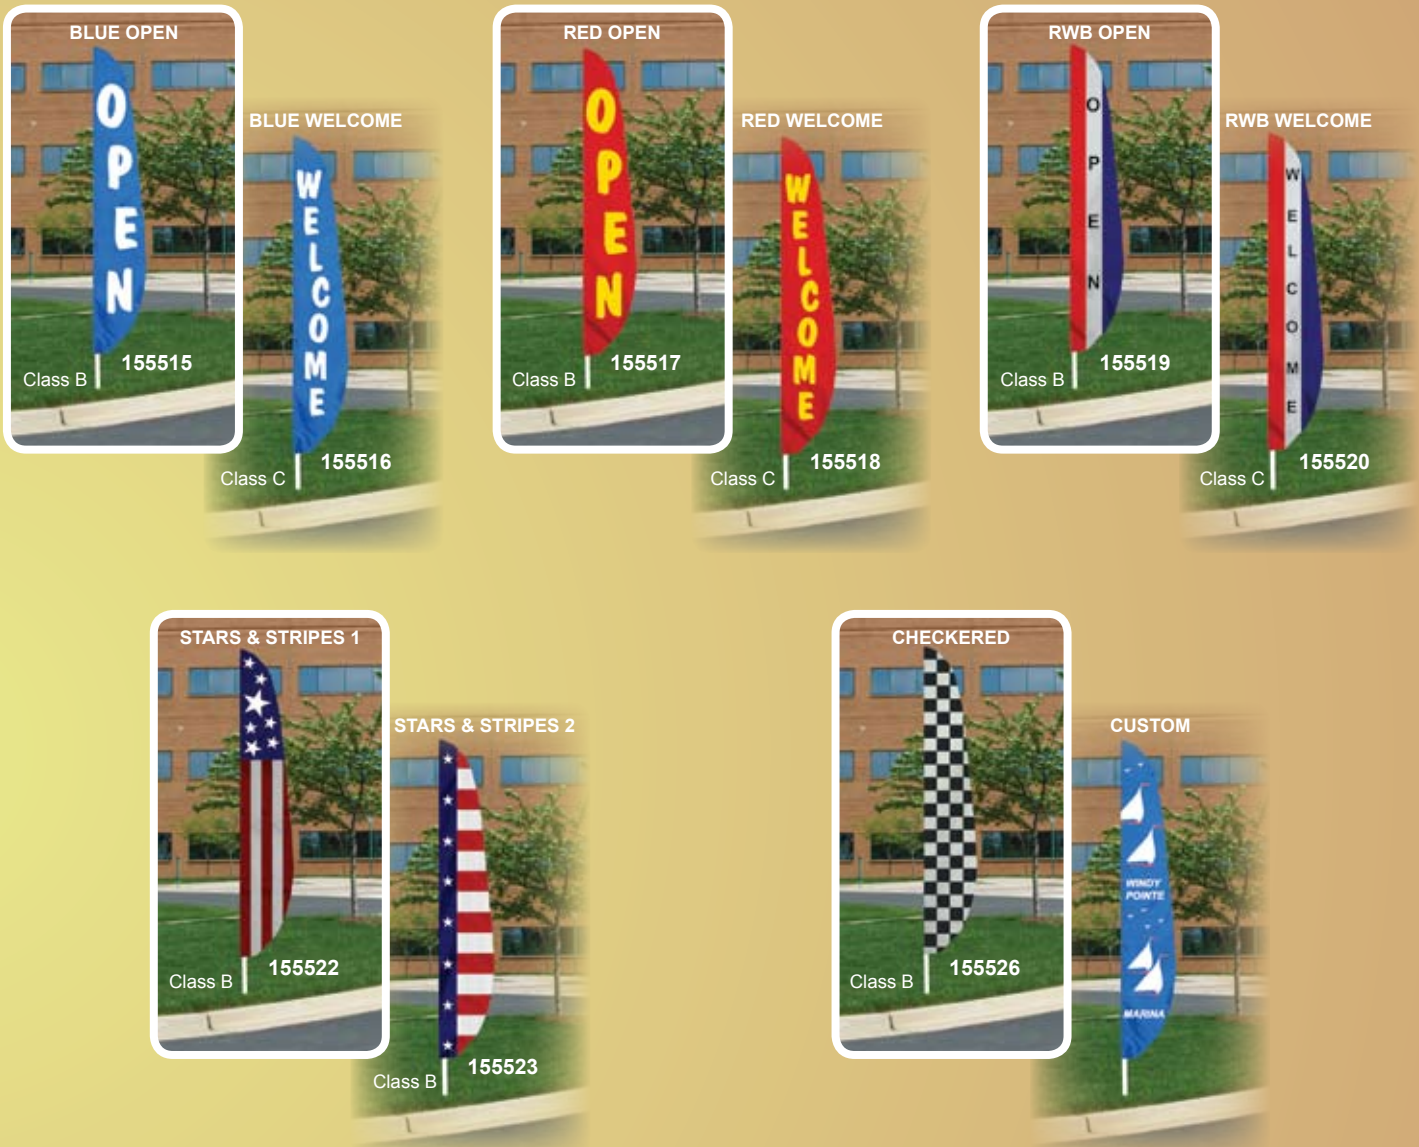

SIZE	MATERIAL	1-5	6-11	12+	LBS.
12' x 26"	NYLON	\$55.00	\$50.00	\$42.00	.62

TELESCOPING SUPERFLEX™ POLES

These fiberglass flagpoles sway in the breeze producing a dramatic, attention-getting display. Available in both 15' and 21' exposed height sizes and comes complete with 21" PVC ground sleeve and easy-to-follow instructions. The 15' pole is adjustable from 6' to 15' while the 21' pole is adjustable from 8' to 21'.

Telescoping SuperFlex™ Poles can be mixed to achieve the higher quantity pricing.

ATTENTION FLAGS & BANNERS

NYLON FEATHER FLAGS

These 12' x 26" nylon feather flags are fully sewn with the exception of the Black & White Checkered design which is aniline dyed. Each flag is designed with a pole sleeve to accept up to a 1 1/4" outside diameter pole. A leather tab is sewn into the inside bottom portion of the header allowing a nylon flag tie (included) to secure the flag on to the pole. **Made in the U.S.A.**